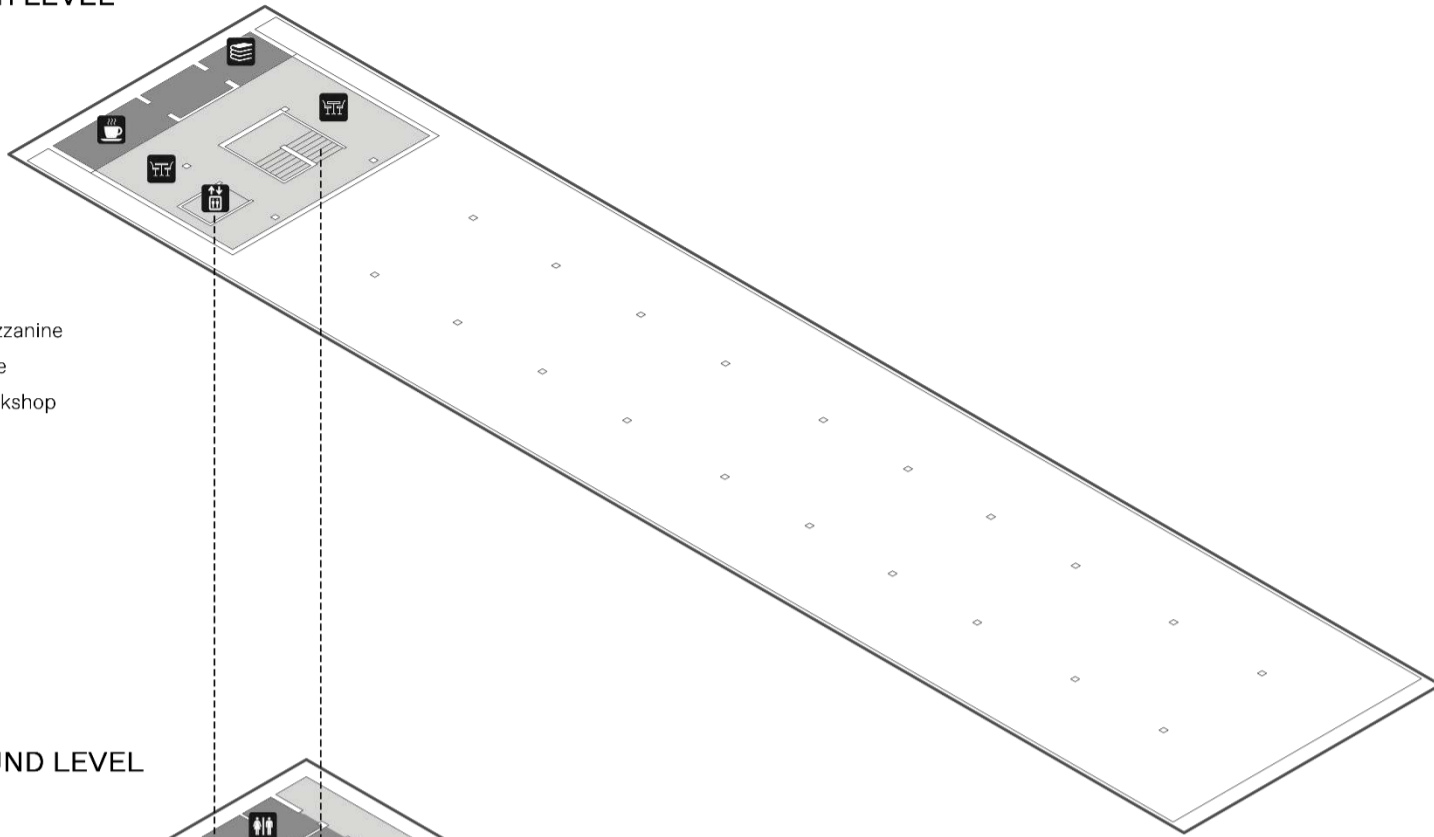

ECSO Building Plan

UPPER LEVEL

- Mezzanine
- Cafe
- Bookshop
- Lift

GROUND LEVEL

- Main entrance
- Information and tickets
- Cloakroom
- Accessibility toilet
- Toilet
- Lift
- Auditorium
- Emergency exit
- Accessibility platform

- Medieval Age and Renaissance
- Baroque gardens
- 18th and 19th century gardens
- Life of Eduard Petzold
- Modern Age
- Temporary exhibitions and events

LOWER LEVEL

- Workshop room
- Auditorium
- Emergency exit
- Accessibility platform