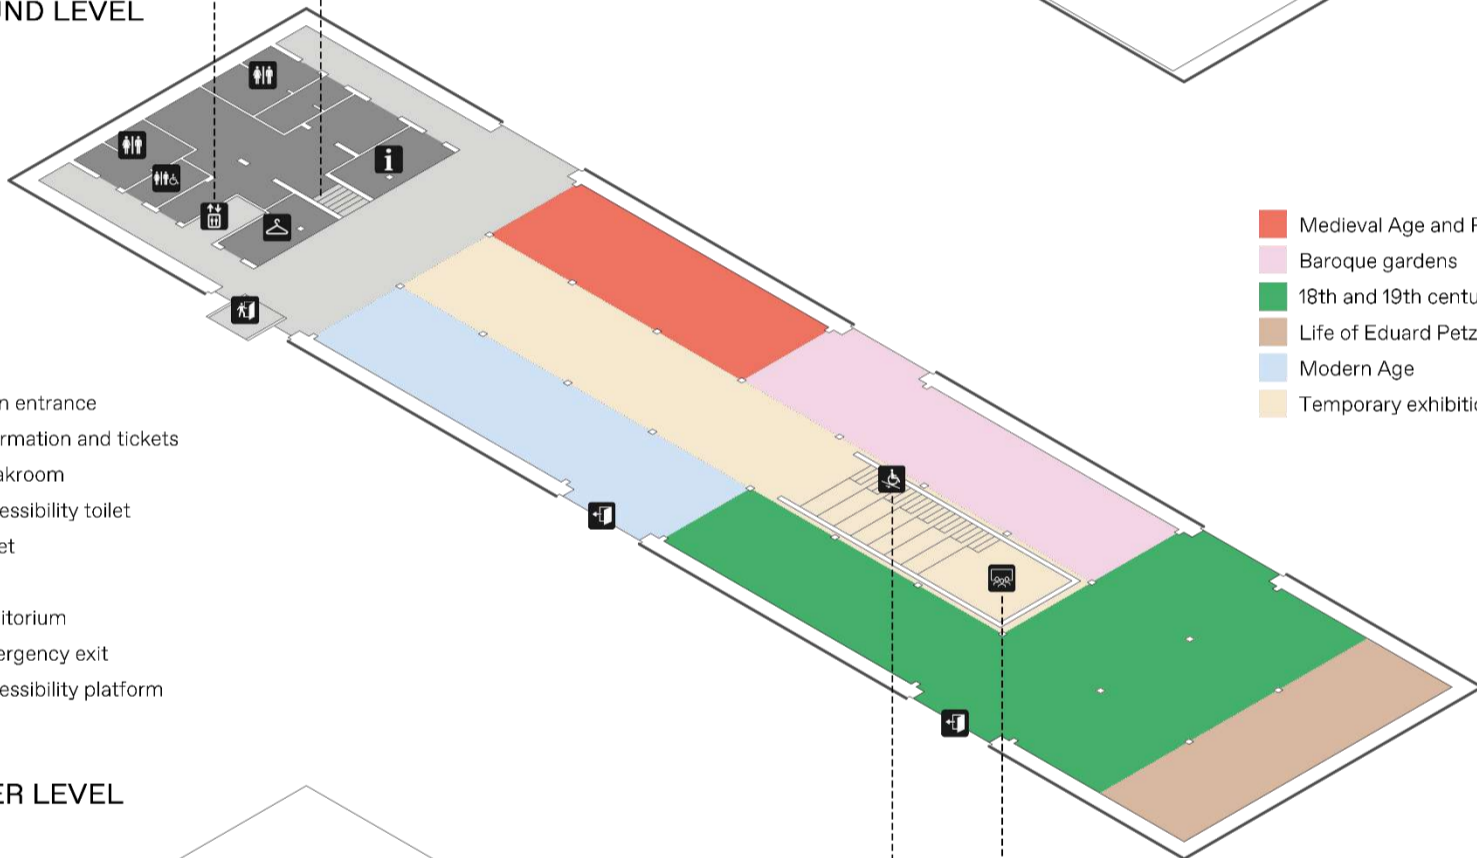

ECSO Building Plan

UPPER LEVEL

- Mezzanine
- Cafe
- Bookshop
- Lift

GROUND LEVEL

- Main entrance
- Information and tickets
- Cloakroom
- Accessibility toilet
- Toilet
- Lift
- Auditorium
- Emergency exit
- Accessibility platform

- Medieval Age and Renaissance
- Baroque gardens
- 18th and 19th century gardens
- Life of Eduard Petzold
- Modern Age
- Temporary exhibitions and events

LOWER LEVEL

- Workshop room
- Auditorium
- Emergency exit
- Accessibility platform