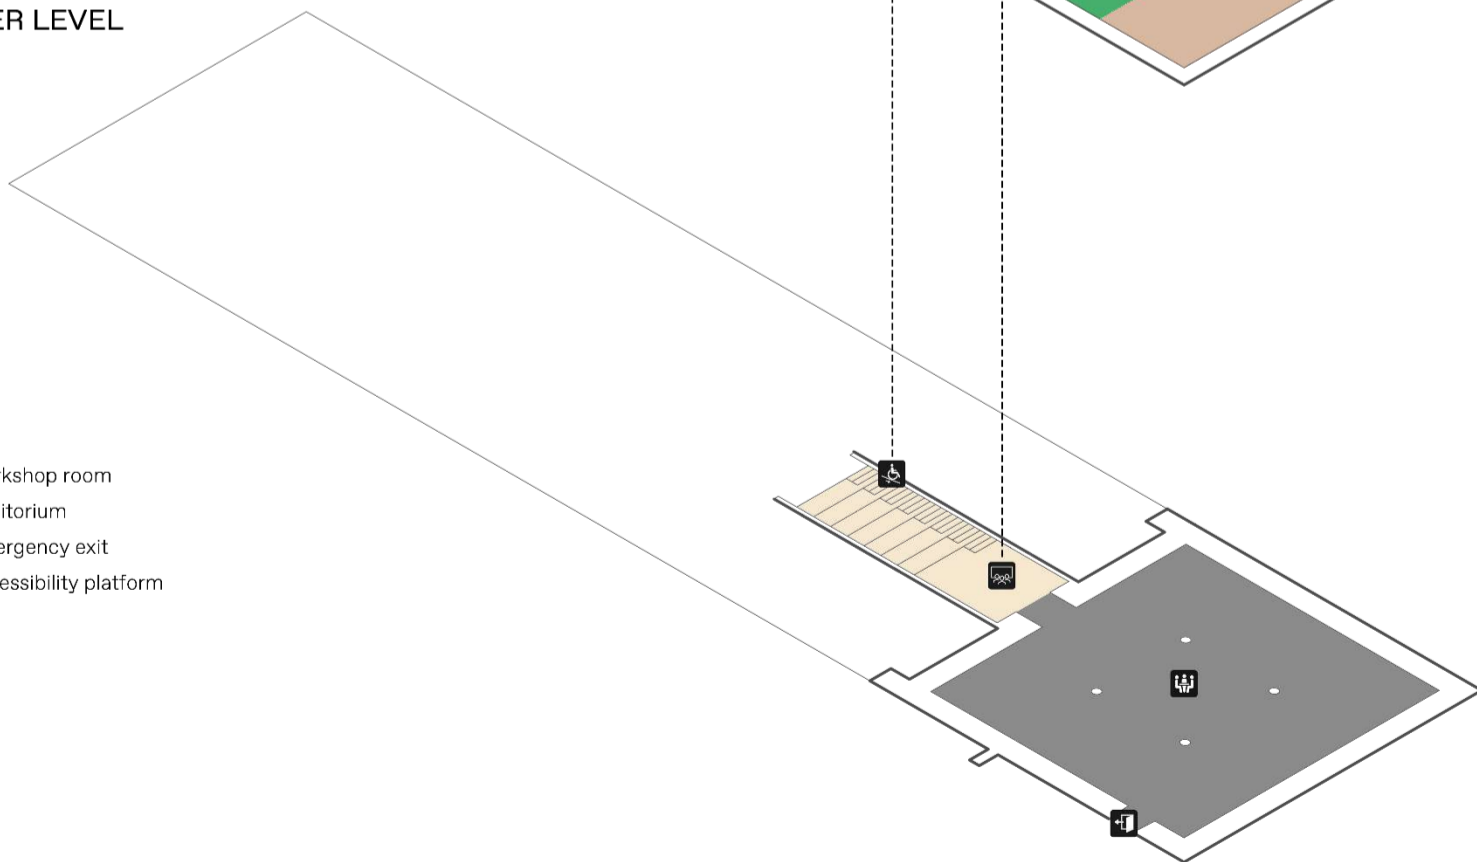

ECSO Building Plan

UPPER LEVEL

- Mezzanine
- Cafe
- Bookshop
- Lift

GROUND LEVEL

- Main entrance
- Information and tickets
- Cloakroom
- Accessibility toilet
- Toilet
- Lift
- Auditorium
- Emergency exit
- Accessibility platform

- Medieval Age and Renaissance
- Baroque gardens
- 18th and 19th century gardens
- Life of Eduard Petzold
- Modern Age
- Temporary exhibitions and events

LOWER LEVEL

- Workshop room
- Auditorium
- Emergency exit
- Accessibility platform